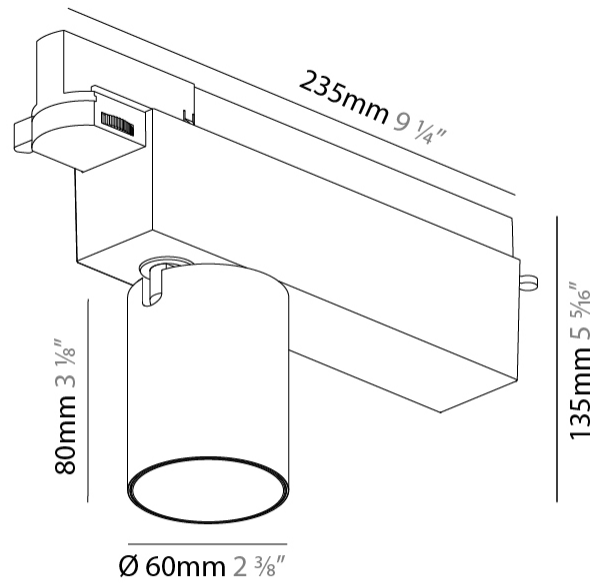

GENERAL

Series: Centriq
Subseries: Centriq 60
Brand: Prolicht
Division: Architectural
Mounting Type: Track
Mounting Location: Ceiling
Subcategory: Spots

PHYSICAL

Shape: Cylinder
Diameter (mm): 60
Diameter (in): 2 3/8
Length (mm): 235
Length (in): 9 1/4
Height (mm): 135
Height (in): 5 5/16
Light Distribution: Adjustable / Direct
Weight (kg): 0.7
Weight (lbs): 1.54
Installation Requirement: Track or profile system
Fixture Finish: SSR / BKV / CWI / CRY / HAB / UFT / ITA / RUA / FTG / MYG / LOD / PUS / FRO / FUP / KIA / POP / BLS / SPG / MEY / GOH / GUM / CHC / COM / ABZ / JAG / OBR / MOS / ROR
Fixture Material: Aluminum Die Cast

ELECTRICAL

Lamp Type: LED (Zhaga Standard)
Input Wattage (W): 12 / 15
Total Output Wattage (W): 10.8 / 13.5
Dimming: Tri-Mode (Non-Dimming and Phase Dimming (120Vac only) and 0-10V Dimming)
Driver Included: Yes
Driver Location: Integrated
Driver Type: Constant Current - Universal
Driver Class: Class 2
Input Voltage (V): 120 - 277
Constant Current (MA): 350

LED

Number of LEDs: 1
Color Temperature (°K): 2700 / 3000 / 3500 / 4000
Max. Delivered Lumen (lm): 520 / 580 / 627 / 640
Nominal Lumen (lm): 960 / 1070 / 1156 / 1180
CRI: >90 CRI
Lamp Life (hrs): 50000
Upon Request: Special Color Temperature Special Led

OPTICAL

Beam Angle: 8
Adjustability: Rotational 340°; Tilt 90°
Upon Request: Special Beam Angles

RATINGS AND CERTIFICATIONS

Certified By: Certified for North American Standards
IP rating: IP20